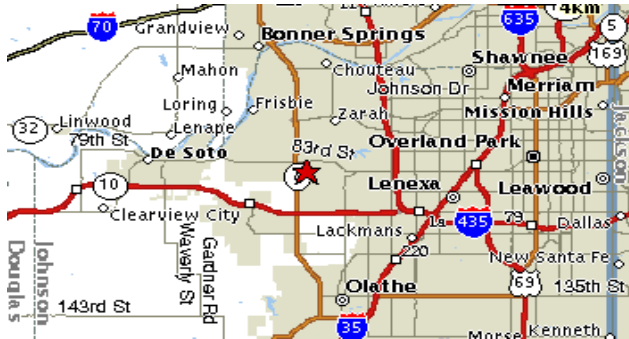

## Maps

Powder Creek Shooting Park is a full service Clay Target Shooting Club located four miles West of I-435 on 83rd and 3/8th of a mile South on Monticello Road in the Western edge of Lenexa, Kansas.

Powder Creek is a Full Service Shotgun Club located four miles West of I-435 on 87th Street and 3/8 mile South on Monticello Road in the western edge of Lenexa.

Powder Creek offers 4 lighted Trap fields, 3 lighted Skeet fields, a 12 station Sporting Clays course, a patterning board, a 40 target 3D Archery Tournament course, 5 Practice bales with yardages up to 50 yards, a Field Archery course, stocked pond, gazebo with grill and fire pit and a recently remodeled Club House with 50” Plasma TV.